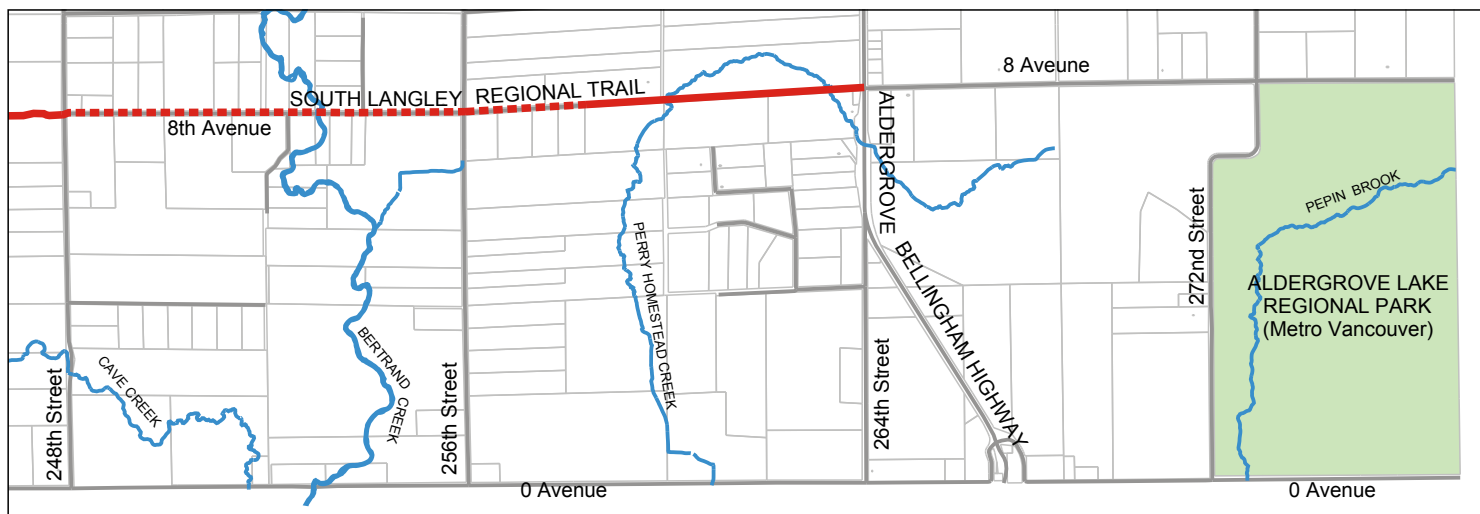

216th Street to 248th Street

248th Street to 272nd Street

Township of
Langley

Est. 1873

SOUTH LANGLEY REGIONAL TRAIL

DRINKING WATER

WASHROOMS

PARKING

Park hours are 9 AM to dusk.
Please respect our neighbours.
Please keep dogs on leash.
Please leave park tidy.

LEGEND

- - - - - Trail on road shoulder
- Trail off road
- Road