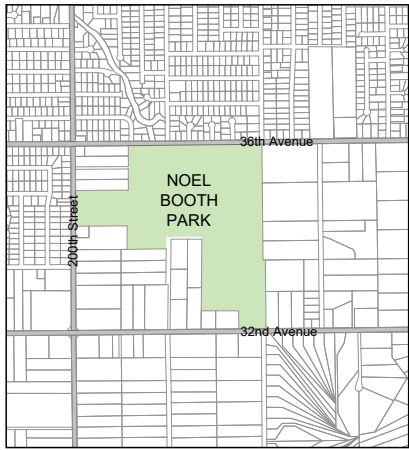

**CONTEXT**

**NOEL BOOTH PARK**

- DRINKING WATER
- WASHROOMS
- PARKING

Park hours are 9 AM to dusk.  
Please respect our neighbours.  
Please keep dogs on leash.  
Please leave park tidy.