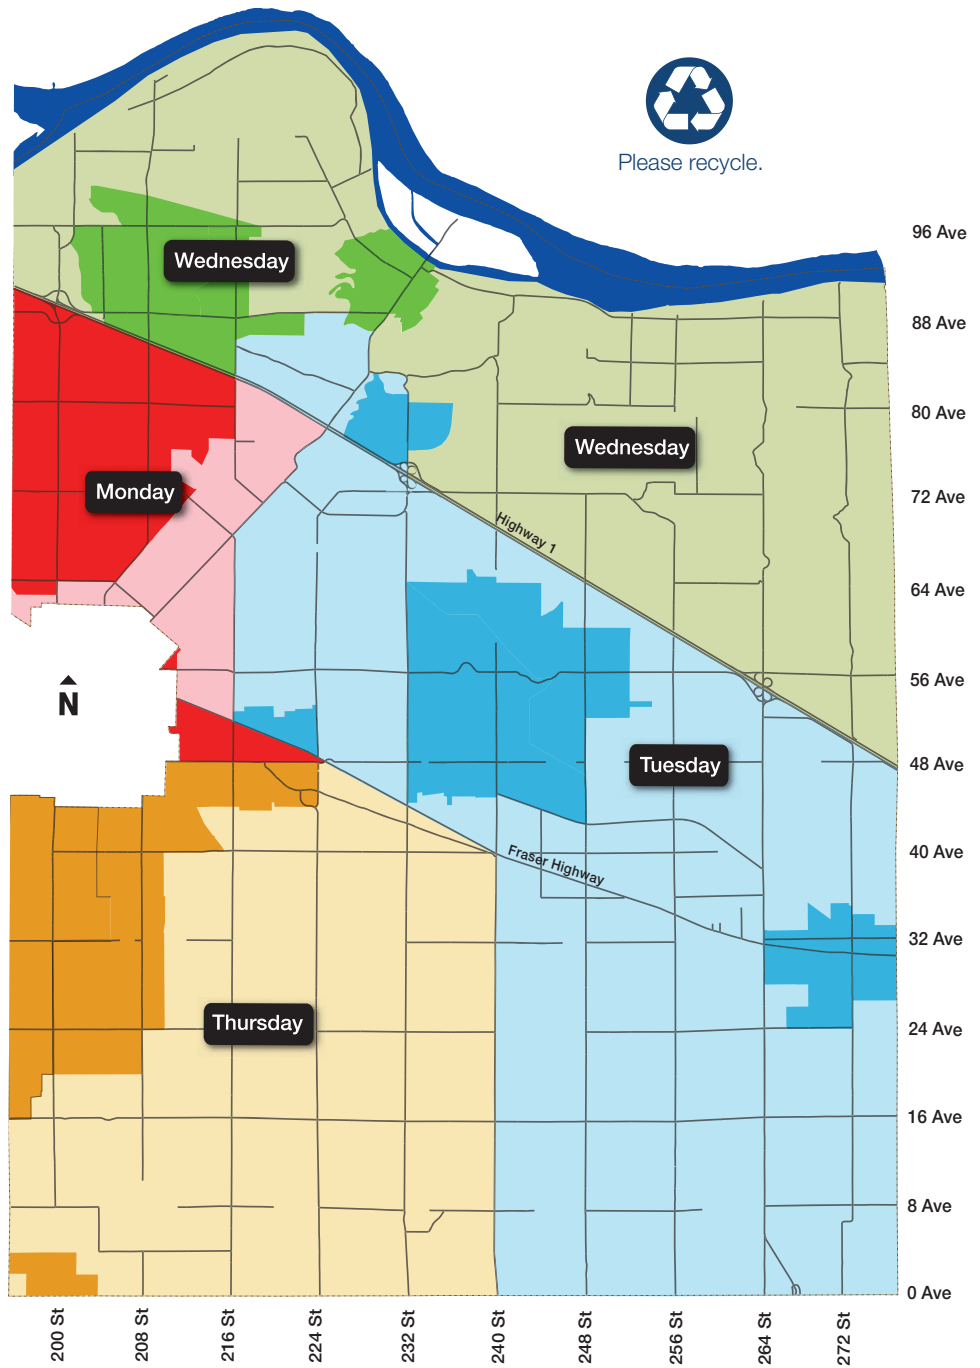

## Take-back Programs

Recycle these items at participating drop-off centres.

## Donate

Sell, giveaway, or donate these items to local thrift stores.

Visit [tol.ca/calendar](http://tol.ca/calendar) for your property's collection schedule

**Garbage, Recycling, and Green Cart**

Visit [tol.ca/carts](http://tol.ca/carts) for more information on garbage and organics collection.

**Recycling only**

Visit [tol.ca/ruralwaste](http://tol.ca/ruralwaste) for more information on garbage and organics disposal options.

Sign up at [tol.ca/calendar](http://tol.ca/calendar) for a weekly reminder.