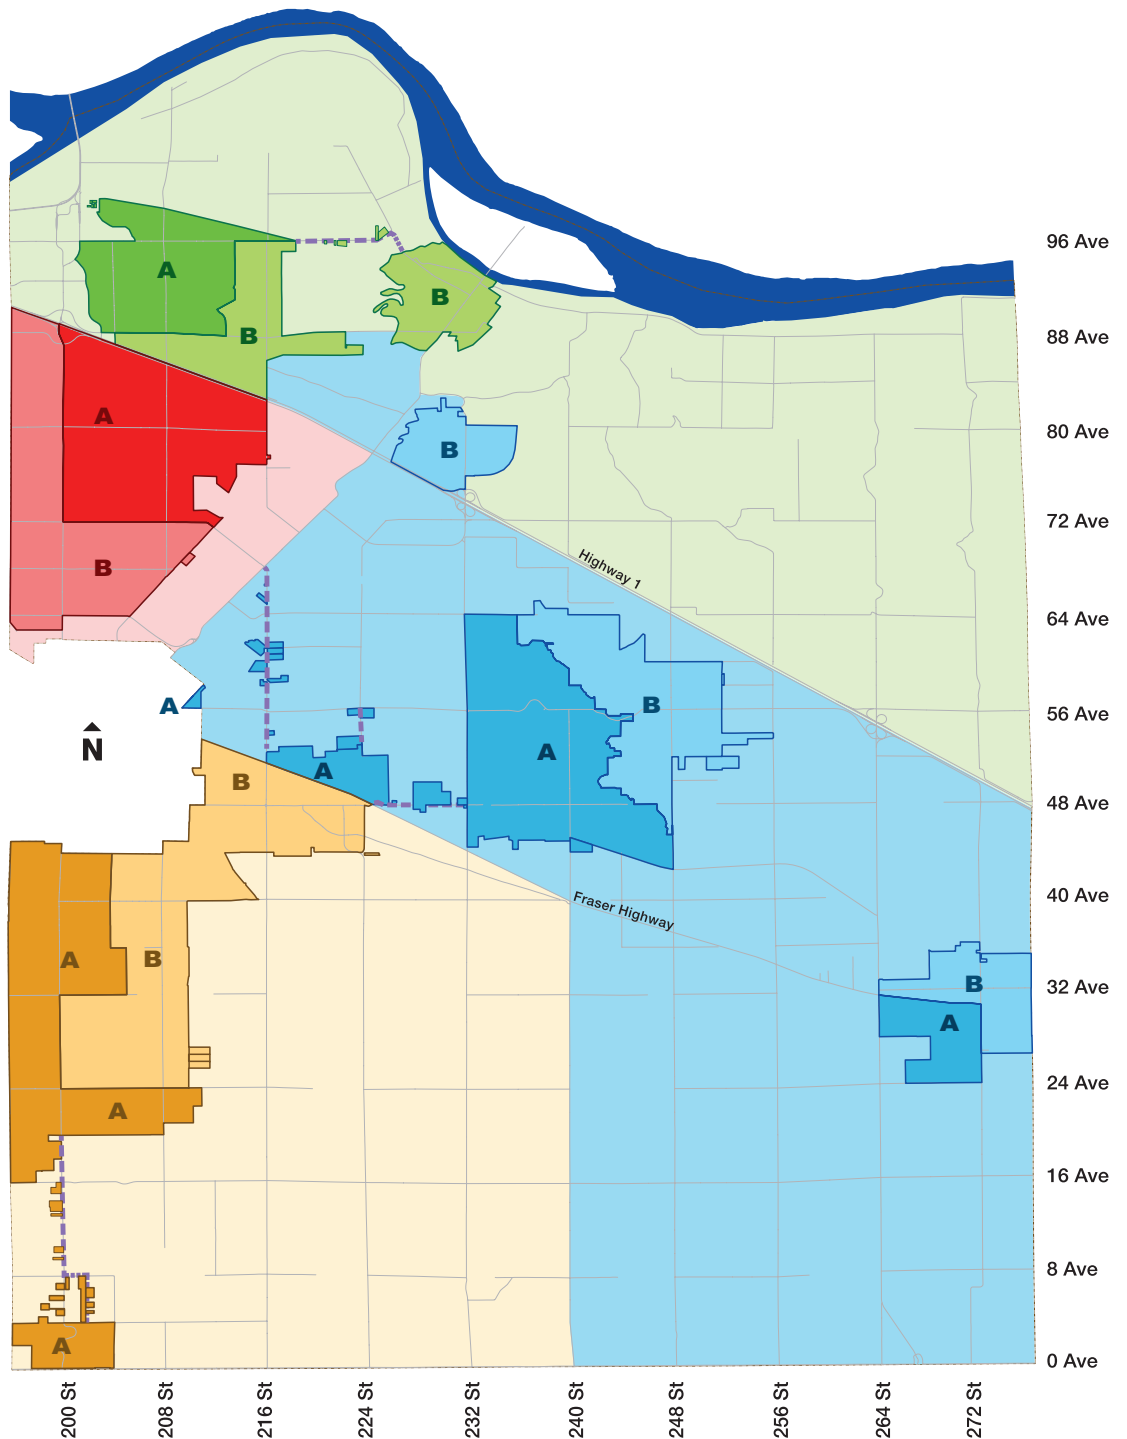

2021 Collection Map and Calendars

Garbage (Bi-weekly)*, Recycling, and Organics

----- Opt-in Service

 Monday A	 Tuesday A	 Wednesday A	 Thursday A
 Monday B	 Tuesday B	 Wednesday B	 Thursday B

Recycling Only

 Monday	 Tuesday	 Wednesday	 Thursday

Know your zone and collection day?
See Zone A and Zone B calendars on the following pages.

▼