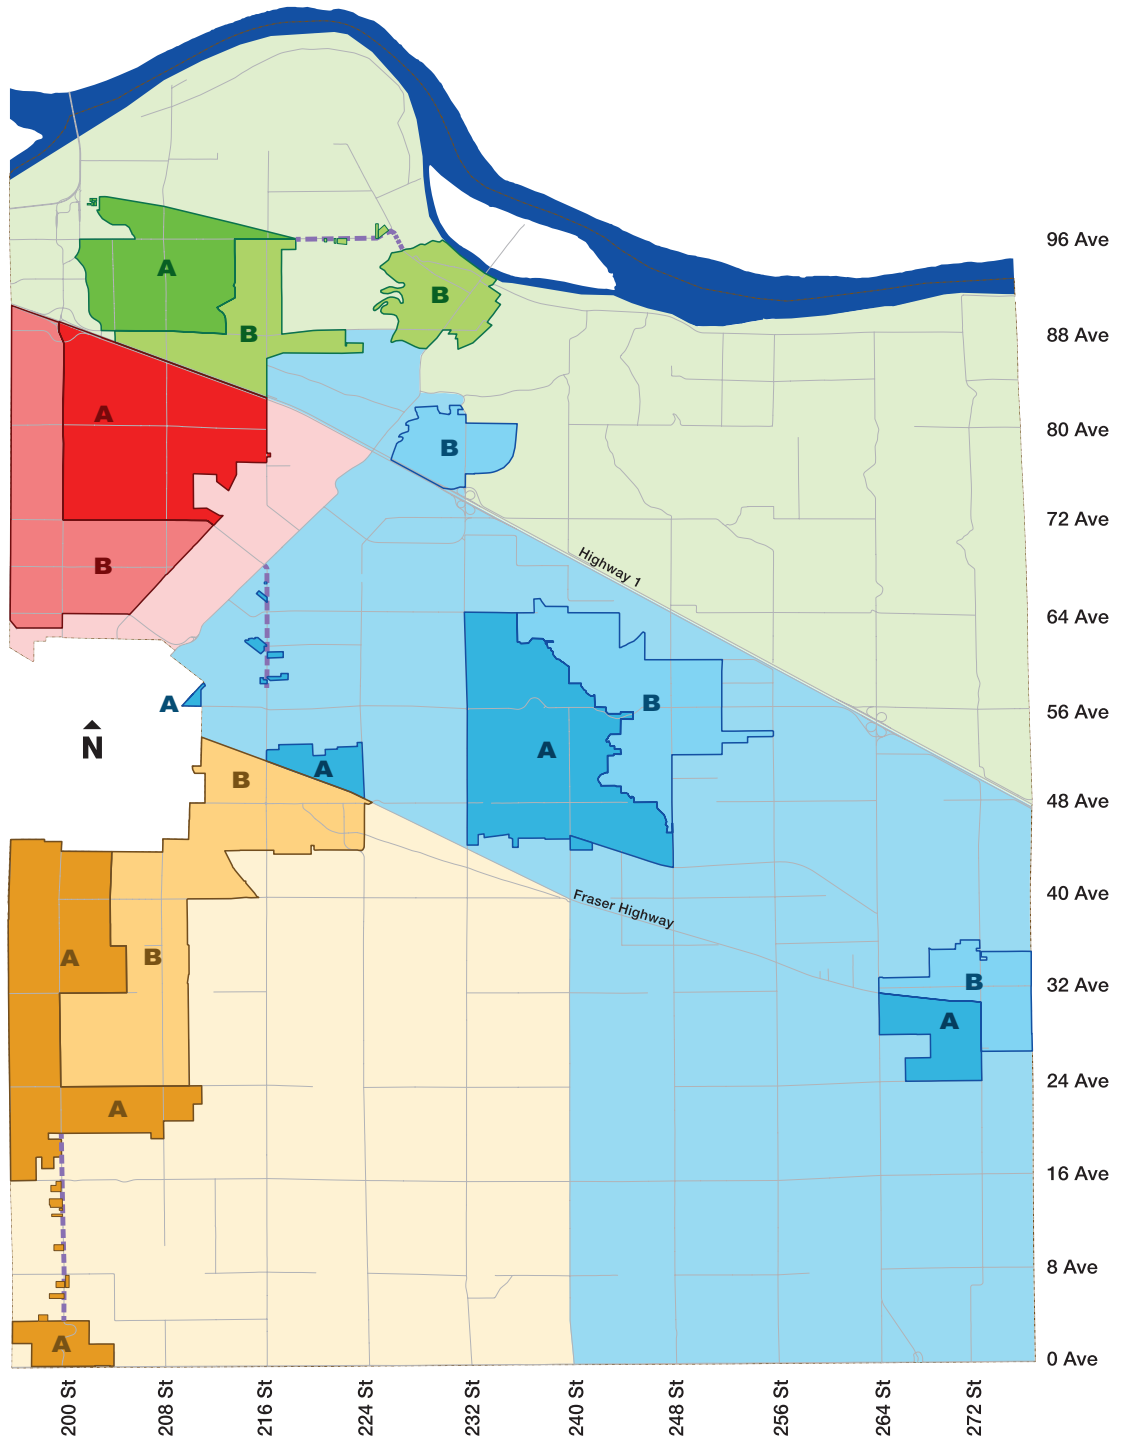

# 2019 COLLECTION MAP AND CALENDARS

## Garbage (Bi-weekly)\*, Recycling, and Organics

----- Opt-in Service

<span style="display:inline-block; width:20px; height:10px; background-color:red; border:1px solid black;"></span> Monday A	<span style="display:inline-block; width:20px; height:10px; background-color:blue; border:1px solid black;"></span> Tuesday A	<span style="display:inline-block; width:20px; height:10px; background-color:green; border:1px solid black;"></span> Wednesday A	<span style="display:inline-block; width:20px; height:10px; background-color:orange; border:1px solid black;"></span> Thursday A
<span style="display:inline-block; width:20px; height:10px; background-color:lightcoral; border:1px solid black;"></span> Monday B	<span style="display:inline-block; width:20px; height:10px; background-color:lightblue; border:1px solid black;"></span> Tuesday B	<span style="display:inline-block; width:20px; height:10px; background-color:lightgreen; border:1px solid black;"></span> Wednesday B	<span style="display:inline-block; width:20px; height:10px; background-color:lightorange; border:1px solid black;"></span> Thursday B

Know your zone and collection day?  
See Zone A and Zone B calendars on the following pages.

\*A and B zones correspond with bi-weekly garbage collection.

# B - Zones

Every other week -  Garbage Cart

 Holiday - no service

Every week -  Green Cart &  Recycling

 Monday B

 Tuesday B

 Wednesday B

 Thursday B