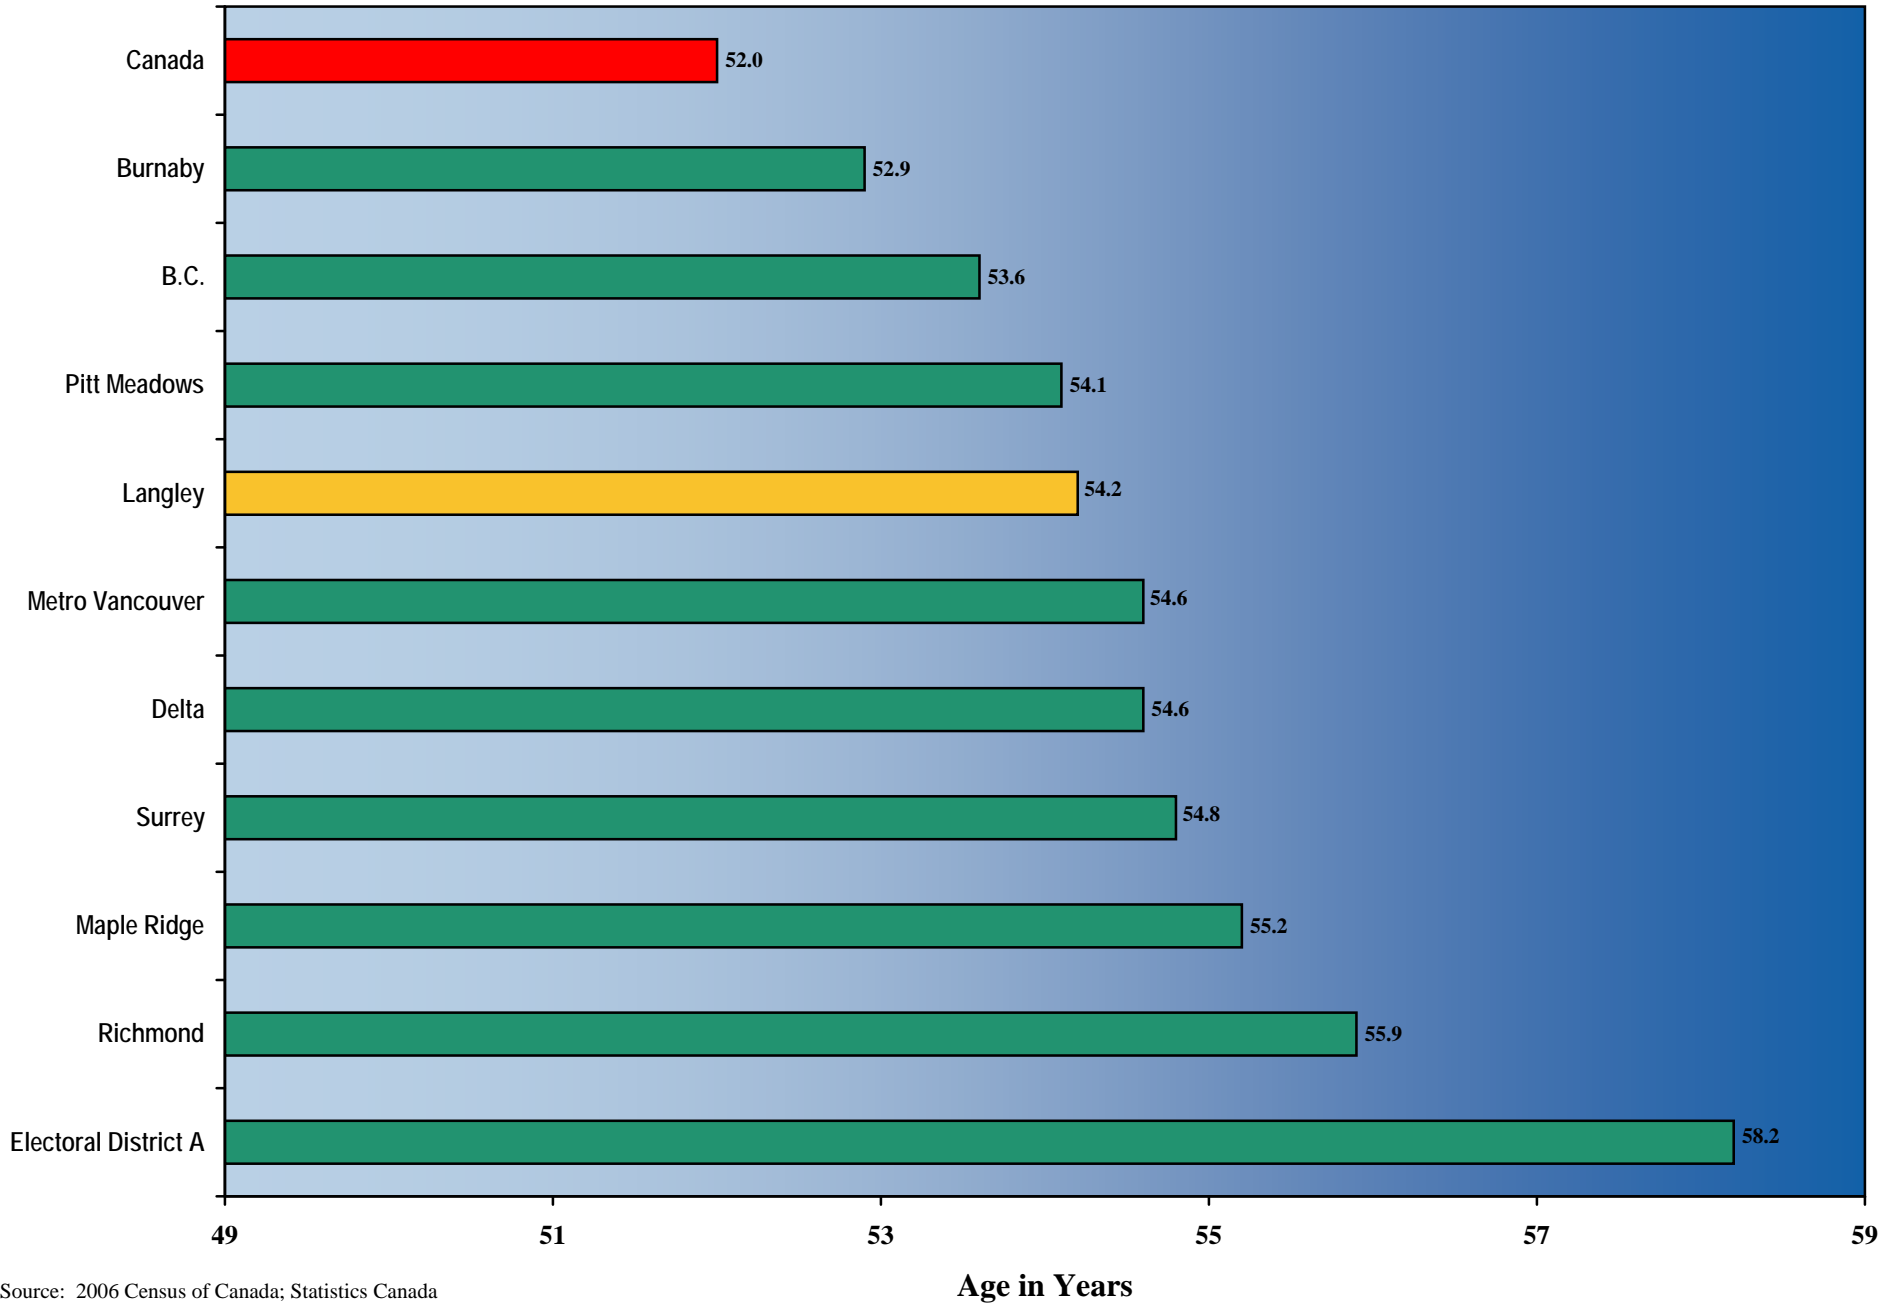

Average Age of Farm Operators by Municipality in Metro Vancouver, Compared to B.C. & Canada: 2006

Source: 2006 Census of Canada; Statistics Canada