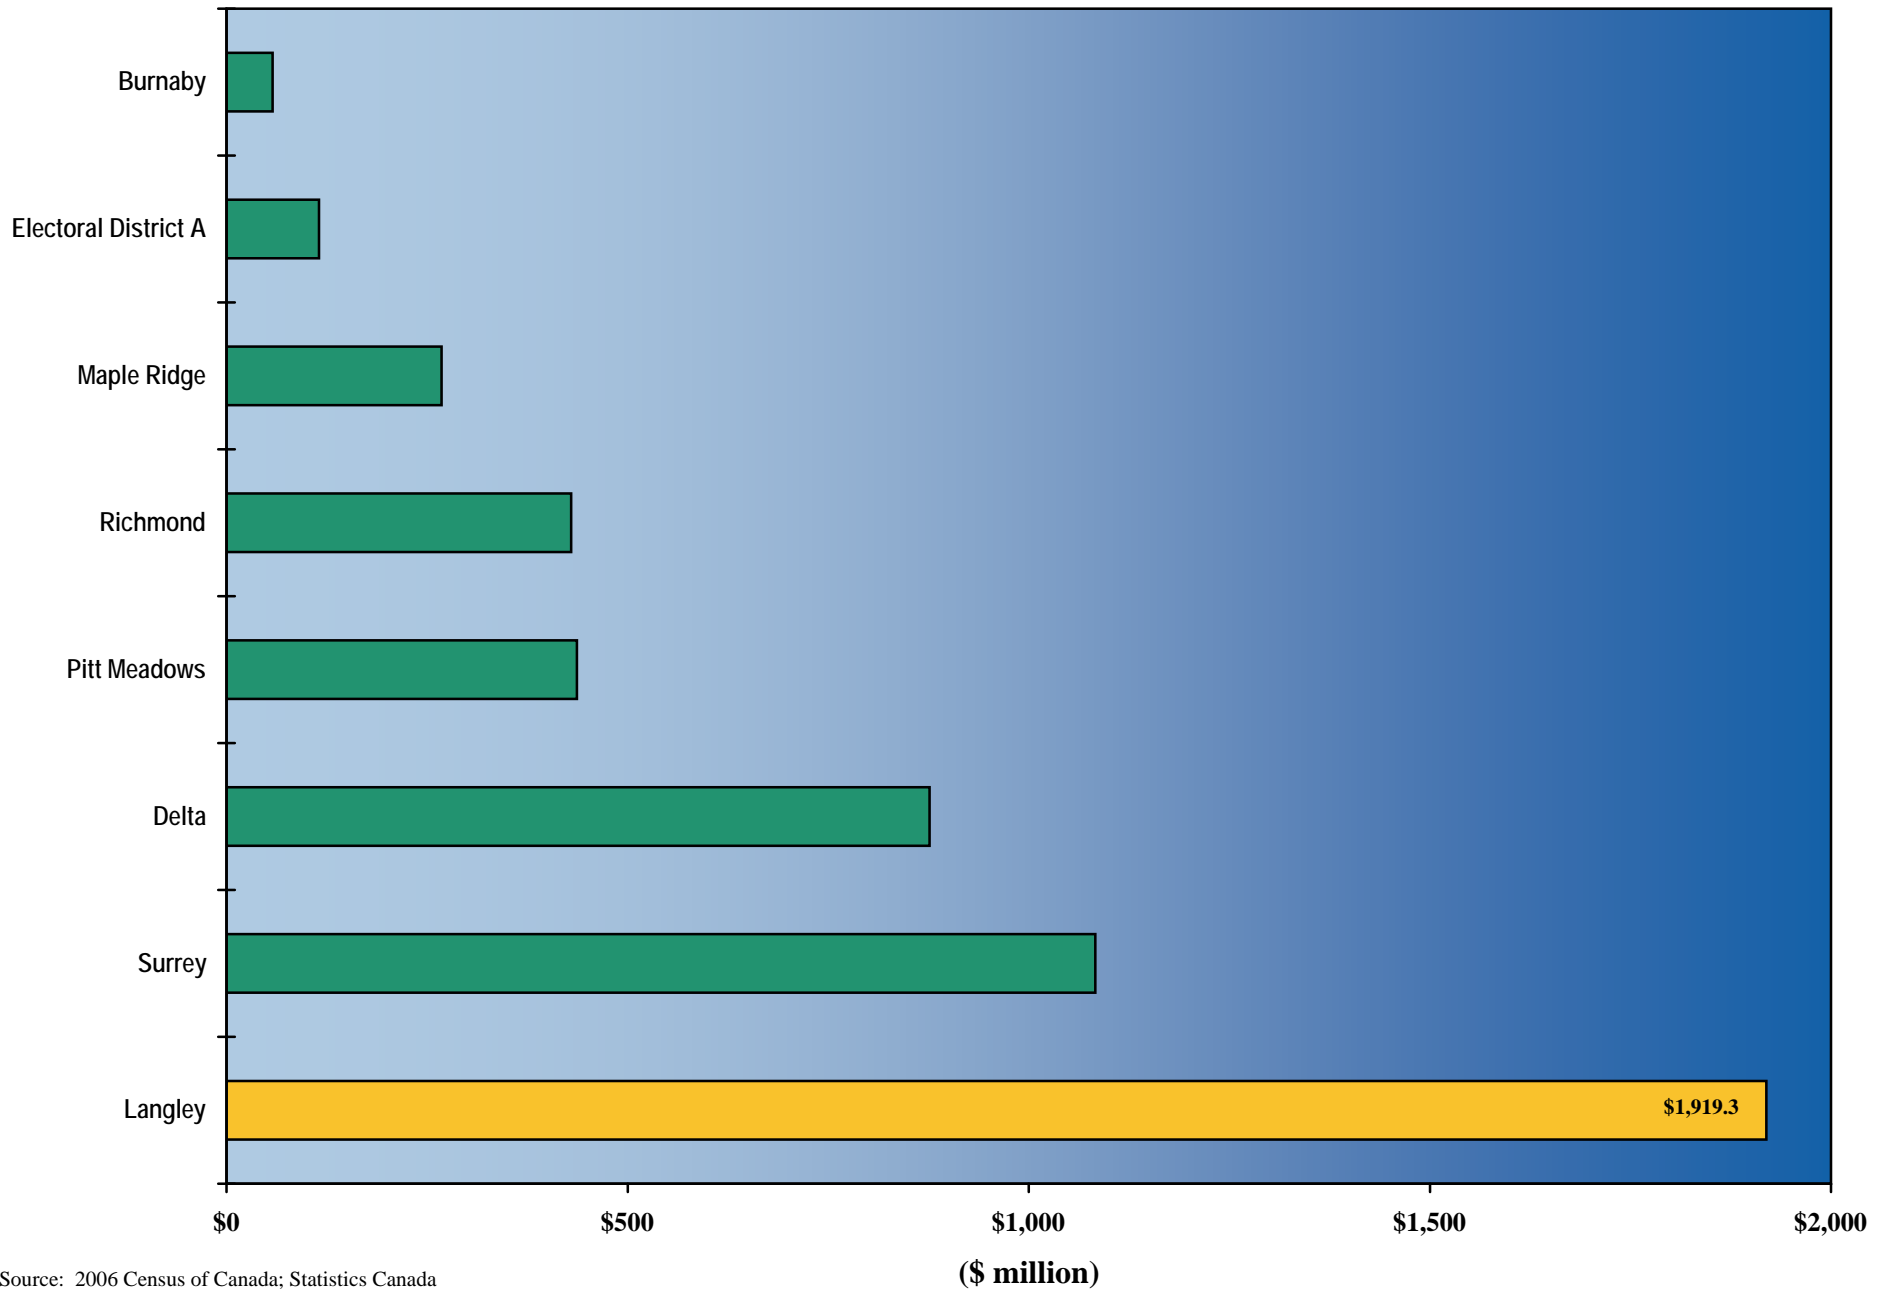

Total Farm Capital at Market Value by Municipality in Metro Vancouver: 2006

Source: 2006 Census of Canada; Statistics Canada