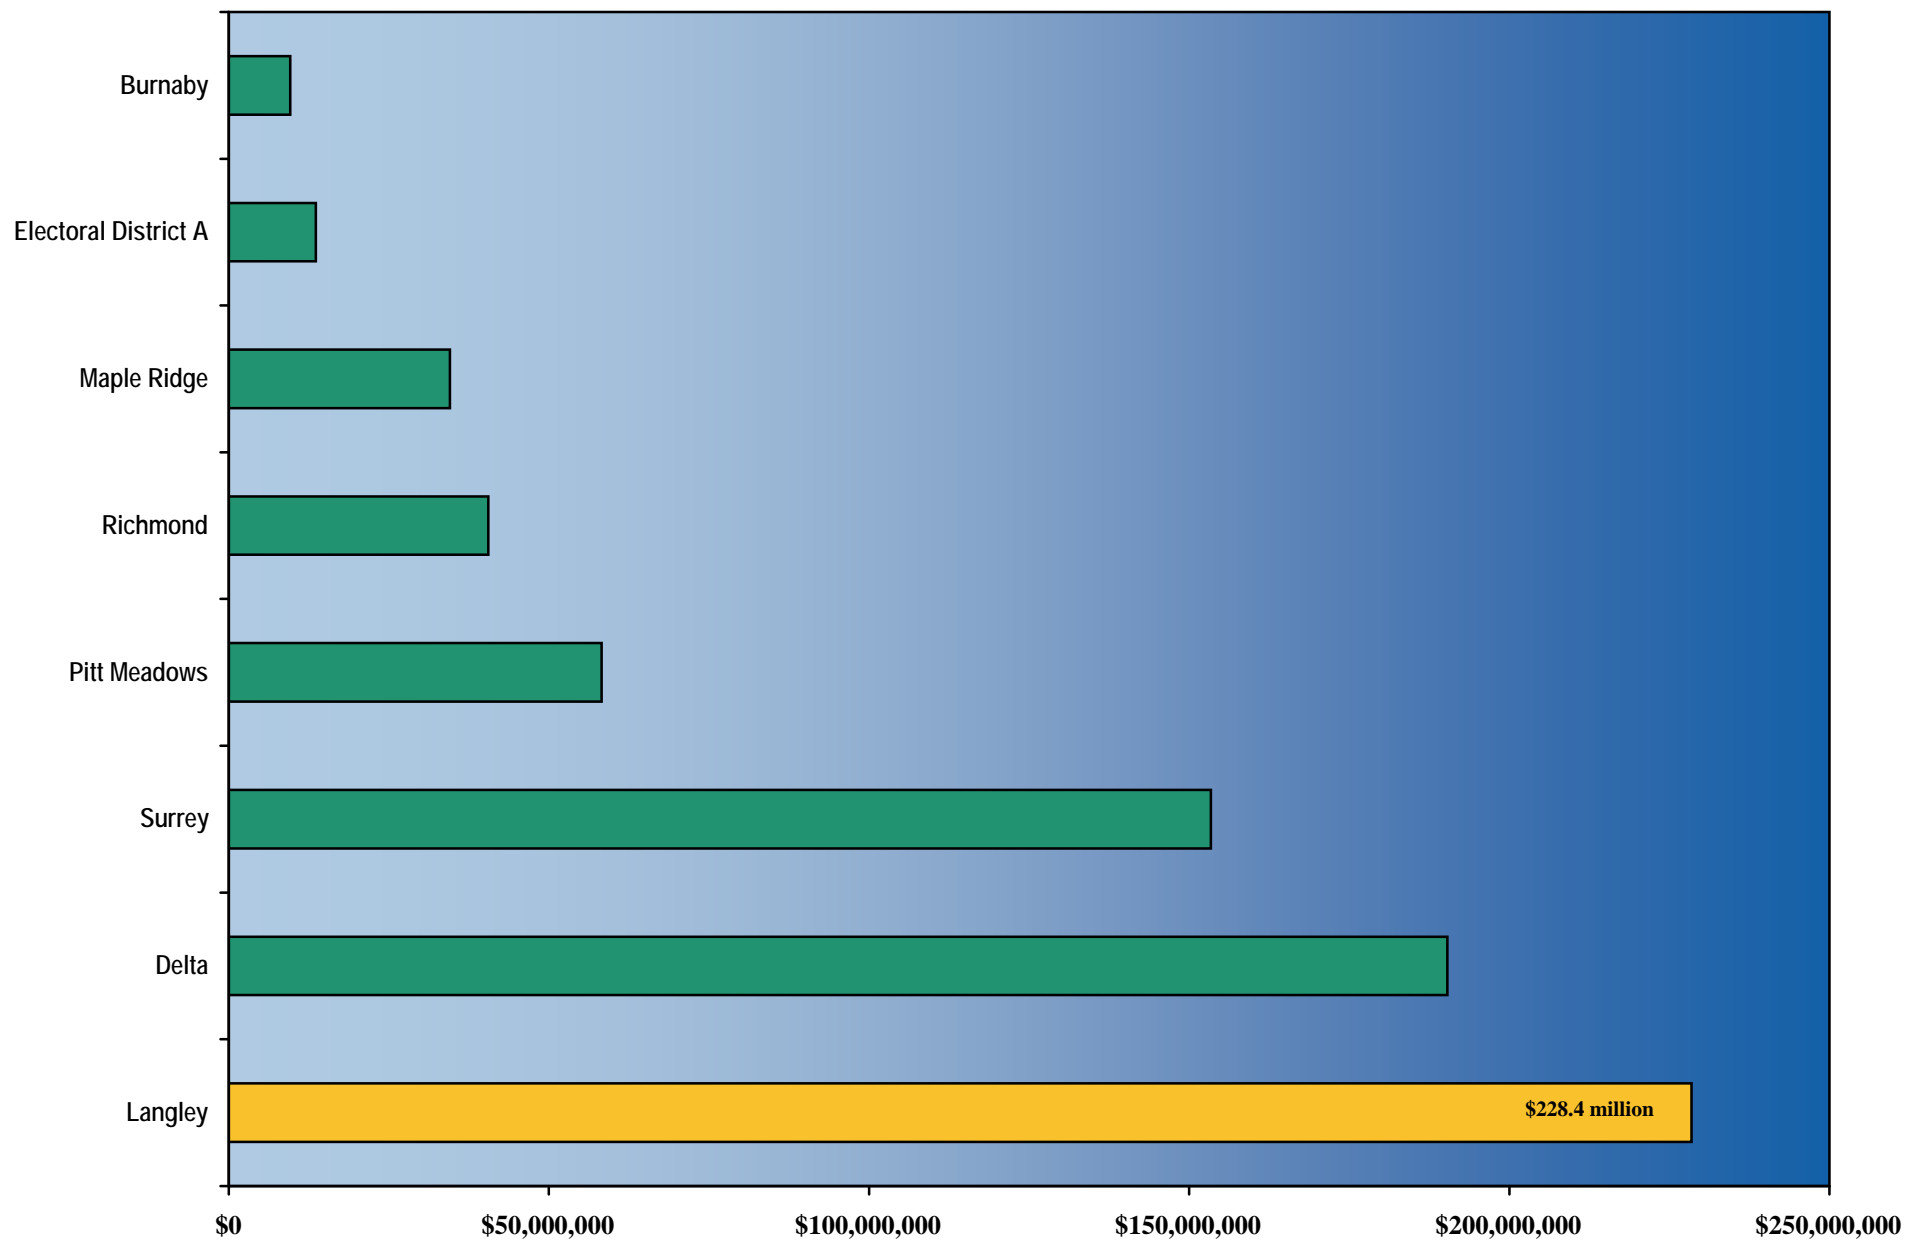

# Total Gross Farm Receipts by Municipality in Metro Vancouver: 2005

Source: 2006 Census of Canada; Statistics Canada