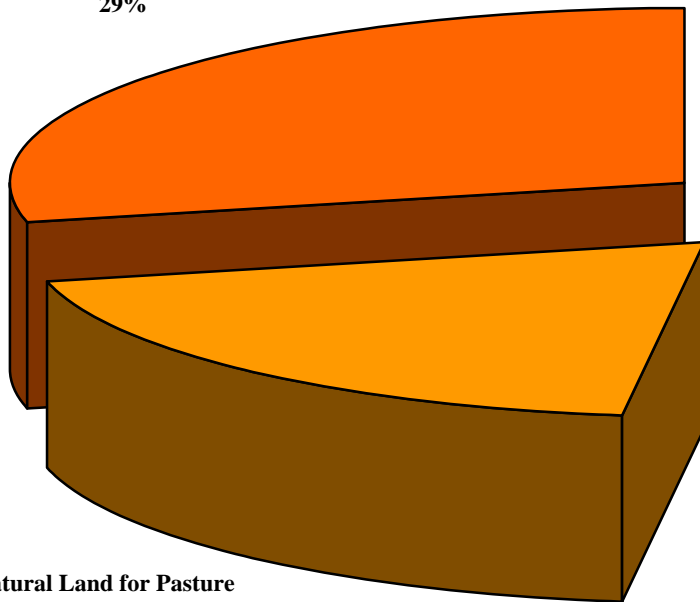

# Distribution of Farm Area in Township of Langley by Land Use: 2006

All Other Land (including  
Christmas tree area, woodlands &  
wetlands)  
9,210 acres  
29%

Natural Land for Pasture  
6,199 acres  
19%

Tame or Seeded Pasture  
2,302 acres  
7%

Summerfallow Land  
76 acres  
0%

Land in Crops (excluding Christmas  
tree area)  
14,263 acres  
45%